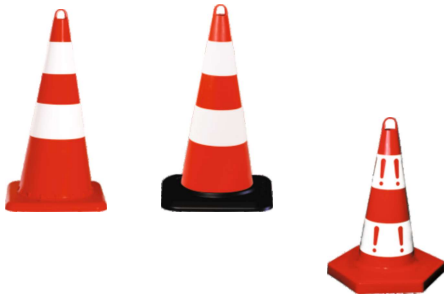

**road safety**

**Traffic Safety Systems**

[www.eveluxtech.com](http://www.eveluxtech.com)

PPC Cones

	PART No.	DESCRIPTIONS
	12322 TK R2	PPC traffic cone - (H) 75 cm base:(∅) 40 cm / material: PPC / weight: 2.2 kg
	12320 TK A R2	PPC traffic cone - (H) 75 cm base:(∅) 46 cm / material: PPC / weight: 4.9 kg
	12302 TK	PPC traffic cone - (H) 50 cm base:(∅) 35 cm / material: PPC / weight: 0.90 kg

ACCESSORIES

Panel Cones

	PART No.	DESCRIPTIONS
	12300 TK	panel cone - (H) 50 cm base:(∅) 35 cm / material: PPC / weight: 1.2 kg
	12301 TK A	panel cone - (H) 52 cm base:(∅) 35 cm / material: PPC / weight: 4.0 kg
	12350 TK	panel cone - (H) 60 cm base:(∅) 37 cm / material: PPC / weight: 1.4 kg
	12351 TK A	panel cone - (H) 61.3 cm base:(∅) 37 cm / material: PPC / weight: 5.0 kg
	12352 TK A	panel cone - (H) 61.3 cm base:(∅) 37 cm / material: PPC / weight: 5.0 kg